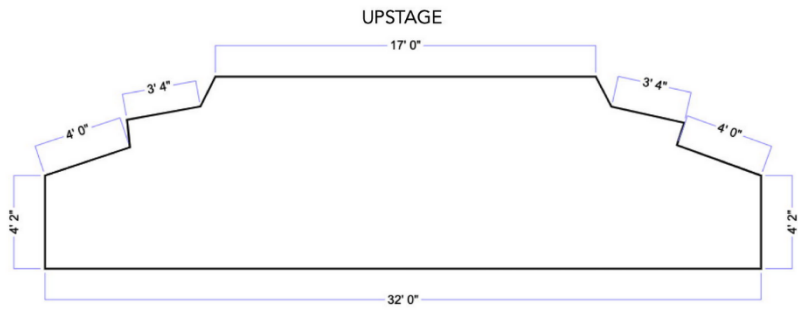

Stage & Theater

Rental Time	Basic Rental Fee	Member & Non-profit Fee
Hourly Rate	\$250	\$180
Half Day (4 Hours)	\$750	\$540
Full Day (7 Hours)	\$1,050	\$750

MH MONTEREY HISTORY & ART ASSOCIATION

92 General Admission
8 VIP Admission
Row A to Row G
Seats 1-14 (G1-G8)